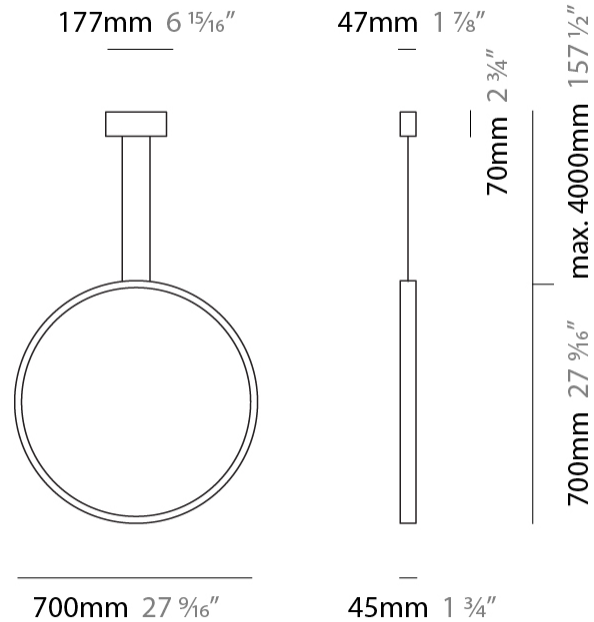

GENERAL

Series: Assolo _____
Brand: Cini & Nils _____
Division: Design _____
Mounting Type: Suspension _____
Mounting Location: Ceiling _____
Subcategory: Ambient _____

PHYSICAL

Shape: Round _____
Diameter (mm): 700 _____
Diameter (in): 27 ⁹/₁₆ _____
Width (mm): 45 _____
Width (in): 1 ³/₄ _____
Height (mm): 700 _____
Height (in): 27 ⁹/₁₆ _____
Max. Overall Height (mm): 4700 _____
Max. Overall Height (in): 185 ¹/₁₆ _____
Light Distribution: Indirect _____
Weight (kg): 5.4 _____
Weight (lbs): 11.9 _____
Fixture Finish: [WHI](#) / [BLK](#) / [MGD](#) _____
Fixture Material: Aluminum _____

ELECTRICAL

Lamp Type: LED _____
Input Wattage (W): 27 _____
Total Output Wattage (W): 25 _____
Dimming: Tri-Mode (Non-Dimming and Phase Dimming (120Vac only and 0-10V Dimming) _____
Driver Included: Yes _____
Driver Location: Integrated _____
Driver Type: Constant Current - Universal _____
Driver Class: Class 2 _____
Input Voltage (V): 120 - 277 _____
Constant Current (MA): 700 _____

LED

Number of LEDs: 1 _____
Color Temperature (°K): 2800 _____
Nominal Lumen (lm): 2900 _____
CRI: >90 CRI _____
Lamp Life (hrs): 50000 _____

OPTICAL

RATINGS AND CERTIFICATIONS

Certified By: Certified for North American Standards _____
IP rating: IP20 _____