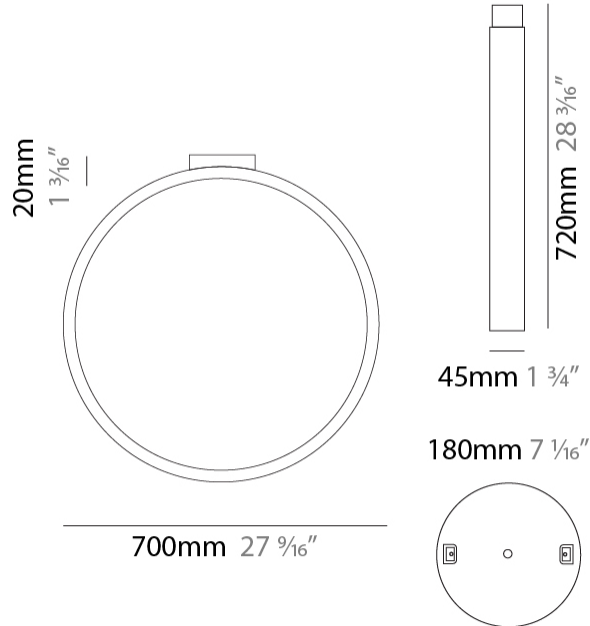

PROJECT
TYPE
SPECIFIER
QUANTITY
DATE

ASSOLO SURFACE

D32017-

base number   Finish
Options

1. To build a product code in our configurator select the specify button on the base model # product page
2. To build a manual product code on this datasheet choose from the options listed below in blue font and add the suffix to the base model #

GENERAL

Series: Assolo
Brand: Cini & Nils
Division: Design
Mounting Type: Surface
Mounting Location: Ceiling
Subcategory: Ambient

PHYSICAL

Shape: Round
Diameter (mm): 700
Diameter (in): 27 ⁹/₁₆
Width (mm): 45
Width (in): 1 ³/₄
Height (mm): 720
Height (in): 28 ³/₁₆
Light Distribution: Indirect
Weight (kg): 4.9
Weight (lbs): 10.8
Fixture Finish: WHI / BLK / MGD
Fixture Material: Aluminum

ELECTRICAL

Lamp Type: LED
Input Wattage (W): 27
Total Output Wattage (W): 25
Dimming: Tri-Mode (Non-Dimming and Phase Dimming (120Vac only) and 0-10V Dimming)
Driver Included: Yes
Driver Location: Integrated
Driver Type: Constant Current - Universal
Driver Class: Class 2
Input Voltage (V): 120 - 277
Constant Current (MA): 700

LED

Color Temperature (°K): 2800
Nominal Lumen (lm): 2900
CRI: >90 CRI
Lamp Life (hrs): 50000

OPTICAL

RATINGS AND CERTIFICATIONS

Certified By: Certified for North American Standards
IP rating: IP20

J-Box cover plate included